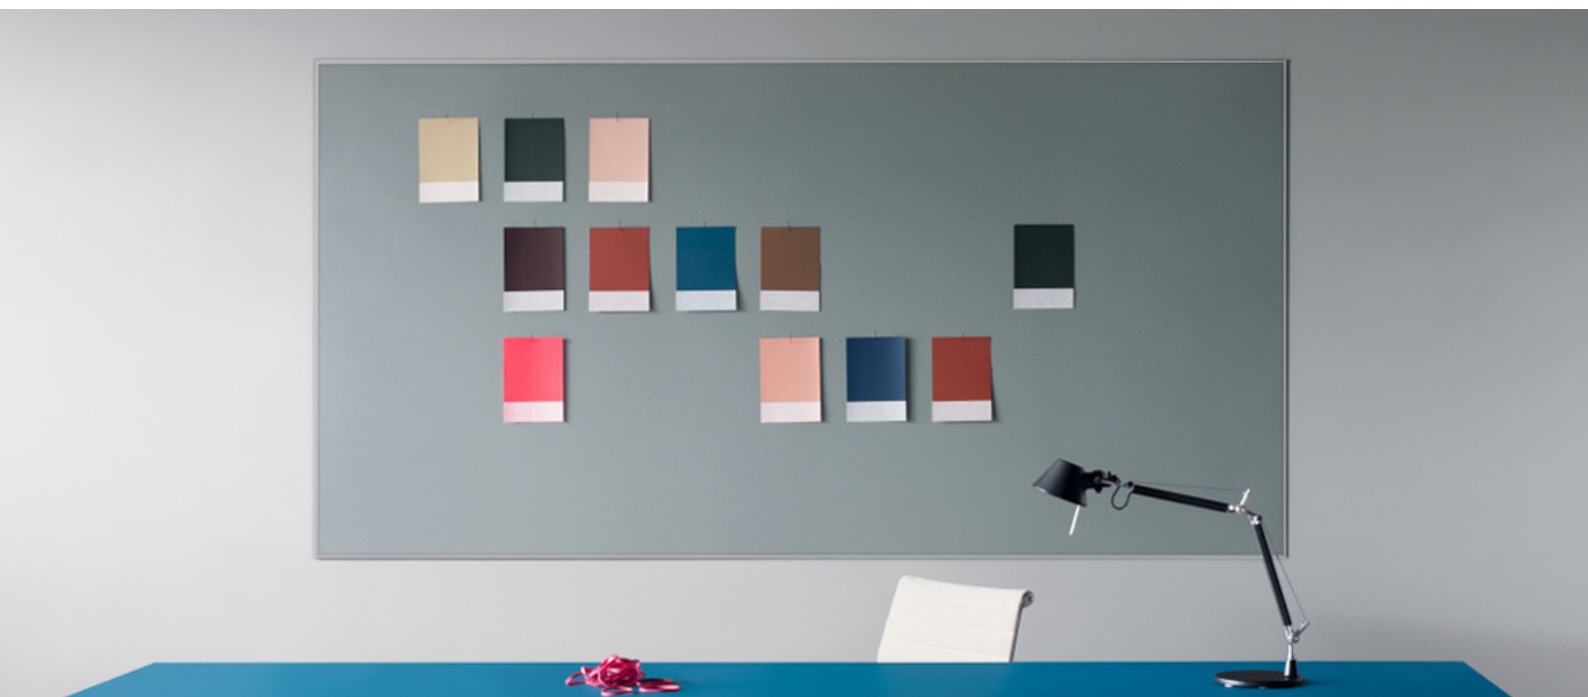

VERTIFACE PINBOARDS FRAMED & UNFRAMED

Just pin it

A pinboard is a vital component to collect and exchange ideas and thoughts. Wherever people plan, meet and create... simply share your thoughts by pinning your ideas to the wall.

Available In 40 Vertiface® Colour Options

LX6000 Framed Vertiface Pinboards

Code	Description	Size (mm)
LX6-9060-A	Edge LX6000 Fabric Pinboards	900 x 600
LX6-9090-A	Edge LX6000 Fabric Pinboards	900 x 900
LX6-1290-A	Edge LX6000 Fabric Pinboards	1200 x 900
LX6-1212-A	Edge LX6000 Fabric Pinboards	1200 x 1200
LX6-1590-A	Edge LX6000 Fabric Pinboards	1500 x 900
LX6-1512-A	Edge LX6000 Fabric Pinboards	1500 x 1200
LX6-1890-A	Edge LX6000 Fabric Pinboards	1800 x 900
LX6-1812-A	Edge LX6000 Fabric Pinboards	1800 x 1200
LX6-2012-A	Edge LX6000 Fabric Pinboards	2000 x 1200
LX6-2112-A	Edge LX6000 Fabric Pinboards	2100 x 1200
LX6-2412-A	Edge LX6000 Fabric Pinboards	2400 x 1200
LX6-3012-A	Edge LX6000 Fabric Pinboards	3000 x 1200

Visionchart EDGE LX6000 frame, Autex vertiface fabric pinboard.

Vertiface Unframed Wrapped Pinboards

Code	Description	Size (mm)
UFF9060	Unframed Wrapped Pinboard	900x600
UFF9090	Unframed Wrapped Pinboard	900x900
UFF1290	Unframed Wrapped Pinboard	1200x900
UFF1212	Unframed Wrapped Pinboard	1200x1200
UFF1590	Unframed Wrapped Pinboard	1500x900
UFF1512	Unframed Wrapped Pinboard	1500x1200
UFF1890	Unframed Wrapped Pinboard	1800x900
UFF1812	Unframed Wrapped Pinboard	1800x1200
UFF2412	Unframed Wrapped Pinboard	2400x1200